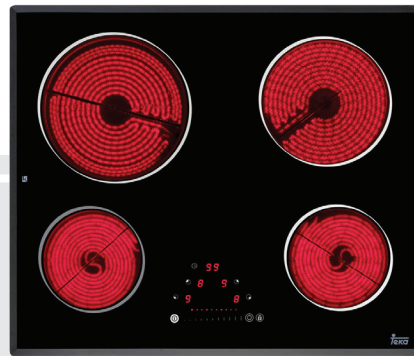

# The Reef

BY NOVAL PROPERTIES

**FINISHES**

GRANITE  
COUNTERTOP

ITALIAN MODULAR  
KITCHEN

ELECTRIC OVEN

ELECTRIC  
VITROCERAMIC

OVEN HOOD DBB

SINK

FLOOR COVERING

HG MONOCOMAND

hansgrohe

MAIN  
BATHROOM

SECONDARY  
BATHROOM

HANSGROHE  
MONOCOMAND  
LAVABO

HANSGROHE  
MONOCOMAND  
LAVABO