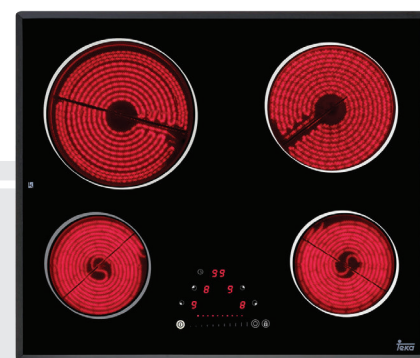

The Reef

BY NOVAL PROPERTIES

FINISHES

GRANITE
COUNTERTOP

ITALIAN MODULAR
KITCHEN

ELECTRIC OVEN

ELECTRIC
VITROCERAMIC

OVEN HOOD DBB

SINK

FLOOR COVERING

HG MONOCOMAND

hansgrohe

MAIN
BATHROOM

SECONDARY
BATHROOM

HANSGROHE
MONOCOMAND
LAVABO

HANSGROHE
MONOCOMAND
LAVABO