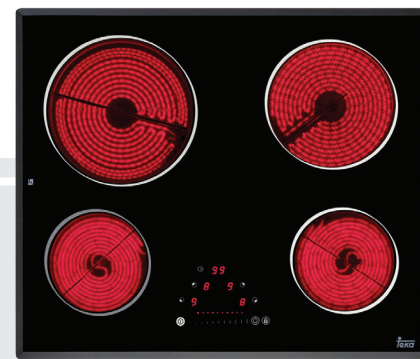

The Reef

BY NOVAL PROPERTIES

FINISHES

GRANITE
COUNTERTOP

ITALIAN MODULAR
KITCHEN

ELECTRIC OVEN

ELECTRIC
VITROCERAMIC

OVEN HOOD DBB

SINK

FLOOR COVERING

HG MONOCOMAND

hansgrohe

MAIN
BATHROOM

SECONDARY
BATHROOM

HANSGROHE
MONOCOMAND
LAVABO

HANSGROHE
MONOCOMAND
LAVABO